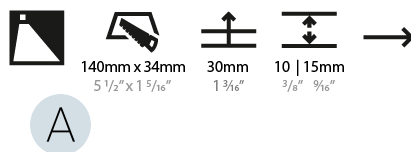

GENERAL

Series: Delight
Subseries: Delight String Wide
Brand: Prolicht
Division: Architectural
Mounting Type: Recessed
Mounting Location: Wall
Subcategory: Step Light

PHYSICAL

Shape: Rectangle
Width (mm): 40
Width (in): 1 9/16
Height (mm): 150
Depth (mm): 26
Height (in): 5 7/8
Depth (in): 1
Ceiling Thickness (mm): 10 / 12 / 15
Ceiling Thickness (in): 3/8 or 1/2 or 9/16
Min. Recessing Depth (mm): 30
Min. Recessing Depth (in): 1 3/16
Light Distribution: Asymmetric
Weight (kg): 0.21
Weight (lbs): 0.46
Screws: No visible screws
Fixture Finish: SSR / BKV / CWI / CRY / HAB / UFT / ITA / RUA / FTG / MYG / LOD / PUS / FRO / FUP / KIA / POP / BLS / SPG / MEY / GOH / GUM / CHC / COM / ABZ / JAG / OBR / MOS / ROR
Fixture Material: Aluminum
Cut-out Measurements: 140mm / 5 1/2" x 34mm / 1 5/16"

ELECTRICAL

Lamp Type: LED (Zhaga Standard)
Input Wattage (W): 2.2
Total Output Wattage (W): 2
Dimming: Non-Dimming / Phase Dimming (120Vac only) / 0-10V Dimming
Driver Included: No
Driver Location: Remote
Driver Type: Constant Current - 120 / 277Vac
Driver Class: Class 2
Input Voltage (V): 120 - 277
Constant Current (MA): 700

LED

Number of LEDs: 1
Color Temperature (°K): 2700 / 3000 / 3500 / 4000
Max. Delivered Lumen (lm): 60 / 60 / 68 / 70
CRI: >90 CRI
Lamp Life (hrs): 50000

OPTICAL

RATINGS AND CERTIFICATIONS

Certified By: Certified for North American Standards
IP rating: IP20