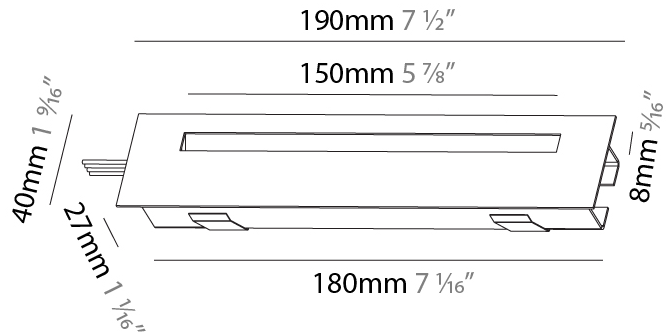

GENERAL

Series: Delight
Subseries: Delight String Step
Brand: Prolicht
Division: Architectural
Mounting Type: Recessed
Mounting Location: Wall
Subcategory: Step Light

PHYSICAL

Shape: Rectangle
Length (mm): 190
Length (in): 7 1/2
Height (mm): 40
Depth (mm): 27
Height (in): 1 9/16
Depth (in): 1 1/16
Ceiling Thickness (mm): 10 / 12 / 15
Ceiling Thickness (in): 3/8 or 1/2 or 9/16
Min. Recessing Depth (mm): 30
Min. Recessing Depth (in): 1 3/16
Light Distribution: Asymmetric
Weight (kg): 0.208
Weight (lbs): 0.4576
Fixture Finish: SSR / BKV / CWI / CRY / HAB / UFT / ITA / RUA / FTG / MYG / LOD / PUS / FRO / FUP / KIA / POP / BLS / SPG / MEY / GOH / GUM / CHC / COM / ABZ / JAG / OBR / MOS / ROR
Fixture Material: Aluminum
Cut-out Measurements: 140mm / 5 1/2" x 34mm / 1 5/16"

ELECTRICAL

Lamp Type: LED (Zhaga Standard)
Input Wattage (W): 2.2
Total Output Wattage (W): 2
Dimming: 0-10V Dimming / Phase Dimming (120Vac Only)
Driver Included: No
Driver Location: Remote
Driver Type: Constant Voltage - 120 / 277Vac
Driver Class: Class 2
Input Voltage (V): 120 - 277
Output Voltage (V): 24

LED

Number of LEDs: 1
Color Temperature (°K): 3000 / 3500 / 5000
Max. Delivered Lumen (lm): 60
CRI: >80 CRI
Lamp Life (hrs): 50000

OPTICAL

RATINGS AND CERTIFICATIONS

Certified By: Certified for North American Standards
IP rating: IP20