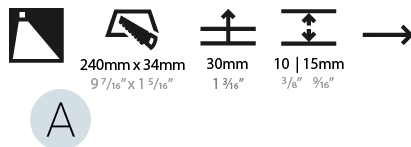

GENERAL

Series: Delight
Subseries: Delight String Wide
Brand: Prolicht
Division: Architectural
Mounting Type: Recessed
Mounting Location: Wall
Subcategory: Step Light

PHYSICAL

Shape: Rectangle
Length (mm): 250
Length (in): 9 ¹³/₁₆
Width (mm): 40
Width (in): 1 ⁹/₁₆
Height (mm): 250
Depth (mm): 26
Height (in): 9 ¹³/₁₆
Depth (in): 1
Ceiling Thickness (mm): 10 / 12 / 15
Ceiling Thickness (in): 3/8 or 1/2 or 9/16
Min. Recessing Depth (mm): 30
Min. Recessing Depth (in): 1 ³/₁₆
Light Distribution: Asymmetric
Weight (kg): .83
Weight (lbs): 1.8
Fixture Finish: SSR / BKV / CWI / CRY / HAB / UFT / ITA / RUA / FTG / MYG / LOD / PUS / FRO / FUP / KIA / POP / BLS / SPG / MEY / GOH / GUM / CHC / COM / ABZ / JAG / OBR / MOS / ROR
Fixture Material: Aluminum
Cut-out Measurements: 240mm / 9 7/16" x 34mm / 1 5/16"

ELECTRICAL

Lamp Type: LED (Zhaga Standard)
Input Wattage (W): 2.2
Total Output Wattage (W): 2
Dimming: 0-10V Dimming / Phase Dimming (120Vac Only)
Driver Included: No
Driver Location: Remote
Driver Type: Constant Current - 120 / 277Vac
Driver Class: Class 2
Input Voltage (V): 120 - 277
Constant Current (MA): 700

LED

Number of LEDs: 1
Color Temperature (°K): 2700 / 3000 / 3500 / 4000
Max. Delivered Lumen (lm): 60 / 60 / 68 / 70
CRI: >90 CRI
Lamp Life (hrs): 50000

OPTICAL

RATINGS AND CERTIFICATIONS

Certified By: Certified for North American Standards
IP rating: IP20

PROJECT
TYPE
SPECIFIER
QUANTITY
DATE