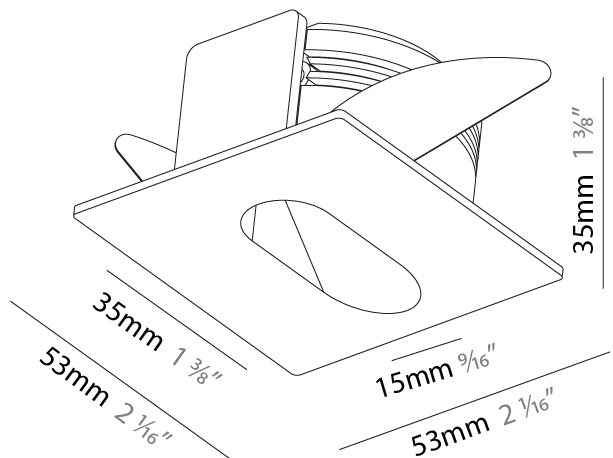

1. To build a product code in our configurator select the specify button on the base model # product page
2. To build a manual product code on this datasheet choose from the options listed below in blue font and add the suffix to the base model #

GENERAL

Series: Delight
Subseries: Delight Lollipop Square Wide
Brand: Prolicht
Division: Architectural
Mounting Type: Recessed
Mounting Location: Wall
Subcategory: Step Light

PHYSICAL

Shape: Square
Length (mm): 53
Length (in): 2 1/4
Height (mm): 53
Depth (mm): 35
Height (in): 2 1/4
Depth (in): 1 3/8
Min. Recessing Depth (mm): 40
Min. Recessing Depth (in): 1 9/16
Light Distribution: Asymmetric
Weight (kg): 0.11
Weight (lbs): 0.25
Fixture Finish: SSR / BKV / CWI / CRY / HAB / UFT / ITA / RUA / FTG / MYG / LOD / PUS / FRO / FUP / KIA / POP / BLS / SPG / MEY / GOH / GUM / CHC / COM / ABZ / JAG / OBR / MOS / ROR
Fixture Material: Aluminum

ELECTRICAL

Lamp Type: LED (Zhaga Standard)
Input Wattage (W): 2.2
Total Output Wattage (W): 2
Dimming: 0-10V Dimming / Phase Dimming (120Vac Only)
Driver Included: No
Driver Location: Remote
Driver Type: Constant Current - 120 / 277Vac
Input Voltage (V): 120 - 277
Constant Current (MA): 700

LED

Number of LEDs: 1
Color Temperature (°K): 2700 / 3000 / 4000
Max. Delivered Lumen (lm): 150 / 160 / 170
CRI: >90 CRI
Lamp Life (hrs): 50000

OPTICAL

RATINGS AND CERTIFICATIONS

Certified By: Certified for North American Standards
IP rating: IP20