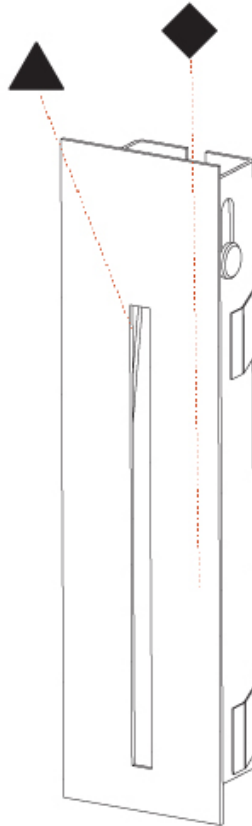

DELIGHT STRING RECESSED

A35696-

PROJECT

TYPE

SPECIFIER

QUANTITY

DATE

A