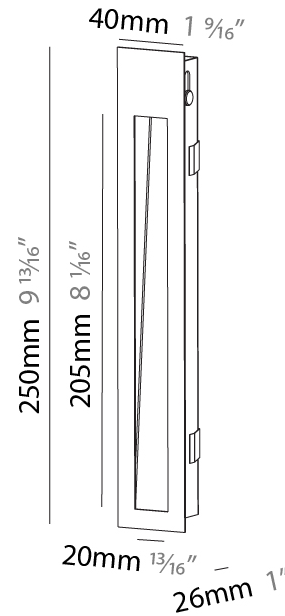

GENERAL

Series: Delight
Subseries: Delight String Wide
Brand: Prolicht
Division: Architectural
Mounting Type: Recessed
Mounting Location: Wall
Subcategory: Step Light

PHYSICAL

Shape: Rectangle
Length (mm): 250
Length (in): 9 ¹³/₁₆
Width (mm): 40
Width (in): 1 ⁹/₁₆
Height (mm): 250
Depth (mm): 26
Height (in): 9 ¹³/₁₆
Depth (in): 1
Ceiling Thickness (mm): 10 / 12 / 15
Ceiling Thickness (in): 3/8 or 1/2 or 9/16
Min. Recessing Depth (mm): 30
Min. Recessing Depth (in): 1 ³/₁₆
Light Distribution: Asymmetric
Weight (kg): .83
Weight (lbs): 1.8
Fixture Finish: SSR / BKV / CWI / CRY / HAB / UFT / ITA / RUA / FTG / MYG / LOD / PUS / FRO / FUP / KIA / POP / BLS / SPG / MEY / GOH / GUM / CHC / COM / ABZ / JAG / OBR / MOS / ROR
Fixture Material: Aluminum
Cut-out Measurements: 240mm / 9 7/16" x 34mm / 1 5/16"

ELECTRICAL

Lamp Type: LED (Zhaga Standard)
Input Wattage (W): 2.2
Total Output Wattage (W): 2
Dimming: 0-10V Dimming / Phase Dimming (120Vac Only)
Driver Included: No
Driver Location: Remote
Driver Type: Constant Current - 120 / 277Vac
Driver Class: Class 2
Input Voltage (V): 120 - 277
Constant Current (MA): 700

LED

Number of LEDs: 1
Color Temperature (°K): 2700 / 3000 / 3500 / 4000
Max. Delivered Lumen (lm): 60 / 60 / 68 / 70
CRI: >90 CRI
Lamp Life (hrs): 50000

OPTICAL

RATINGS AND CERTIFICATIONS

Certified By: Certified for North American Standards
IP rating: IP20

PROJECT
TYPE
SPECIFIER
QUANTITY
DATE