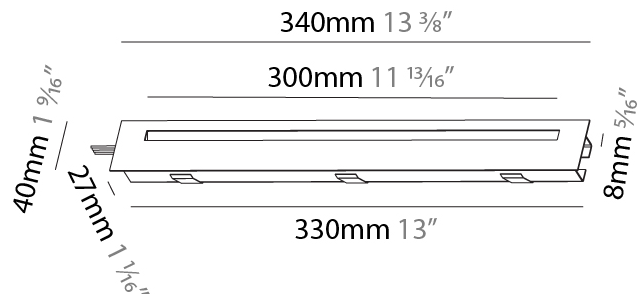

GENERAL

Series: Delight
Subseries: Delight String Step
Brand: Prolicht
Division: Architectural
Mounting Type: Recessed
Mounting Location: Wall
Subcategory: Step Light

PHYSICAL

Shape: Rectangle
Length (mm): 340
Length (in): 13 3/8
Height (mm): 40
Depth (mm): 27
Height (in): 1 9/16
Depth (in): 1 1/16
Ceiling Thickness (mm): 10 / 12 / 15
Ceiling Thickness (in): 3/8 or 1/2 or 9/16
Min. Recessing Depth (mm): 30
Min. Recessing Depth (in): 1 3/16
Light Distribution: Asymmetric
Weight (kg): 0.404
Weight (lbs): 0.89
Fixture Finish: SSR / BKV / CWI / CRY / HAB / UFT / ITA / RUA / FTG / MYG / LOD / PUS / FRO / FUP / KIA / POP / BLS / SPG / MEY / GOH / GUM / CHC / COM / ABZ / JAG / OBR / MOS / ROR
Fixture Material: Aluminum
Cut-out Measurements: 330mm / 13" x 34mm / 1 5/16"

ELECTRICAL

Lamp Type: LED (Zhaga Standard)
Input Wattage (W): 4
Total Output Wattage (W): 3.6
Dimming: 0-10V Dimming / Phase Dimming (120Vac Only)
Driver Included: No
Driver Location: Remote
Driver Type: Constant Voltage - 120 / 277Vac
Driver Class: Class 2
Input Voltage (V): 120 - 277
Output Voltage (V): 24

LED

Number of LEDs: 1
Color Temperature (°K): 3000 / 3500 / 5000
Max. Delivered Lumen (lm): 120
CRI: >80 CRI
Lamp Life (hrs): 50000

OPTICAL

RATINGS AND CERTIFICATIONS

Certified By: Certified for North American Standards
IP rating: IP20