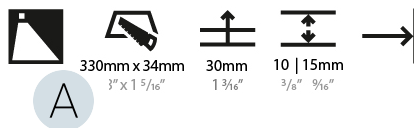

GENERAL

Series: Delight
Subseries: Delight String Step
Brand: Prolicht
Division: Architectural
Mounting Type: Recessed
Mounting Location: Wall
Subcategory: Step Light

PHYSICAL

Shape: Rectangle
Length (mm): 340
Length (in): 13 3/8
Height (mm): 40
Depth (mm): 27
Height (in): 1 9/16
Depth (in): 1 1/16
Ceiling Thickness (mm): 10 / 12 / 15
Ceiling Thickness (in): 3/8 or 1/2 or 9/16
Min. Recessing Depth (mm): 30
Min. Recessing Depth (in): 1 3/16
Light Distribution: Asymmetric
Weight (kg): 0.404
Weight (lbs): 0.89
Fixture Finish: SSR / BKV / CWI / CRY / HAB / UFT / ITA / RUA / FTG / MYG / LOD / PUS / FRO / FUP / KIA / POP / BLS / SPG / MEY / GOH / GUM / CHC / COM / ABZ / JAG / OBR / MOS / ROR
Fixture Material: Aluminum
Cut-out Measurements: 330mm / 13" x 34mm / 1 5/16"

ELECTRICAL

Lamp Type: LED (Zhaga Standard)
Input Wattage (W): 4
Total Output Wattage (W): 3.6
Dimming: 0-10V Dimming / Phase Dimming (120Vac Only)
Driver Included: No
Driver Location: Remote
Driver Type: Constant Voltage - 120 / 277Vac
Driver Class: Class 2
Input Voltage (V): 120 - 277
Output Voltage (V): 24

LED

Number of LEDs: 1
Color Temperature (°K): 3000 / 3500 / 5000
Max. Delivered Lumen (lm): 120
CRI: >80 CRI
Lamp Life (hrs): 50000

OPTICAL

RATINGS AND CERTIFICATIONS

Certified By: Certified for North American Standards
IP rating: IP20