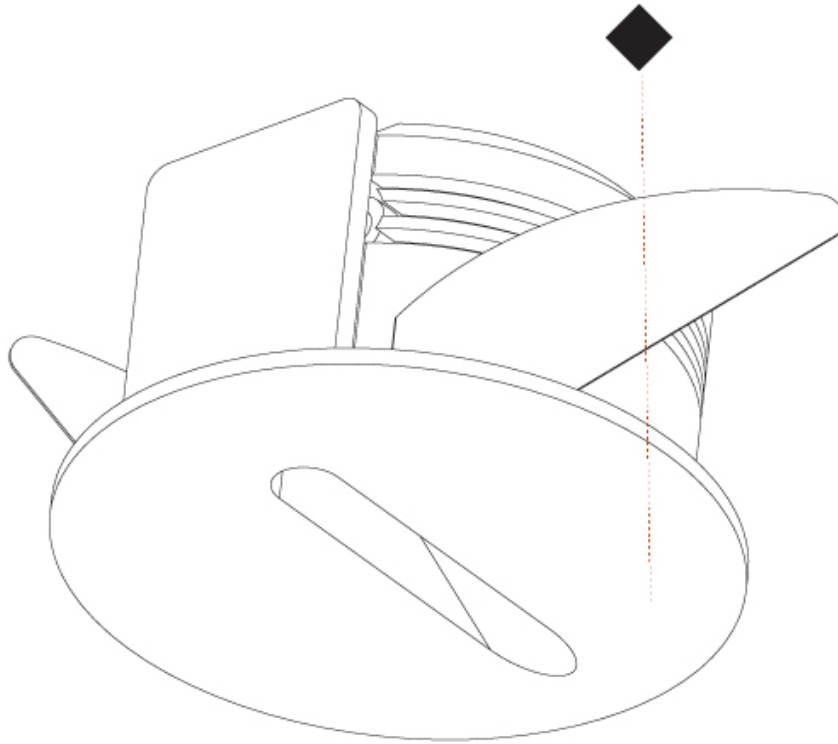

DELIGHT LOLLIPOP ROUND RECESSED

A35692-

PROJECT

TYPE

SPECIFIER

QUANTITY

DATE