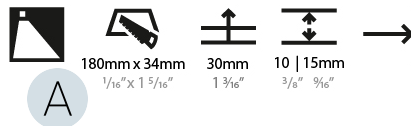

GENERAL

Series: Delight
Subseries: Delight String Step
Brand: Prolicht
Division: Architectural
Mounting Type: Recessed
Mounting Location: Wall
Subcategory: Step Light

PHYSICAL

Shape: Rectangle
Length (mm): 190
Length (in): 7 1/2
Height (mm): 40
Depth (mm): 27
Height (in): 1 9/16
Depth (in): 1 1/16
Ceiling Thickness (mm): 10 / 12 / 15
Ceiling Thickness (in): 3/8 or 1/2 or 9/16
Min. Recessing Depth (mm): 30
Min. Recessing Depth (in): 1 3/16
Light Distribution: Asymmetric
Weight (kg): 0.208
Weight (lbs): 0.4576
Fixture Finish: SSR / BKV / CWI / CRY / HAB / UFT / ITA / RUA / FTG / MYG / LOD / PUS / FRO / FUP / KIA / POP / BLS / SPG / MEY / GOH / GUM / CHC / COM / ABZ / JAG / OBR / MOS / ROR
Fixture Material: Aluminum
Cut-out Measurements: 140mm / 5 1/2" x 34mm / 1 5/16"

ELECTRICAL

Lamp Type: LED (Zhaga Standard)
Input Wattage (W): 2.2
Total Output Wattage (W): 2
Dimming: 0-10V Dimming / Phase Dimming (120Vac Only)
Driver Included: No
Driver Location: Remote
Driver Type: Constant Voltage - 120 / 277Vac
Driver Class: Class 2
Input Voltage (V): 120 - 277
Output Voltage (V): 24

LED

Number of LEDs: 1
Color Temperature (°K): 3000 / 3500 / 5000
Max. Delivered Lumen (lm): 60
CRI: >80 CRI
Lamp Life (hrs): 50000

OPTICAL

RATINGS AND CERTIFICATIONS

Certified By: Certified for North American Standards
IP rating: IP20