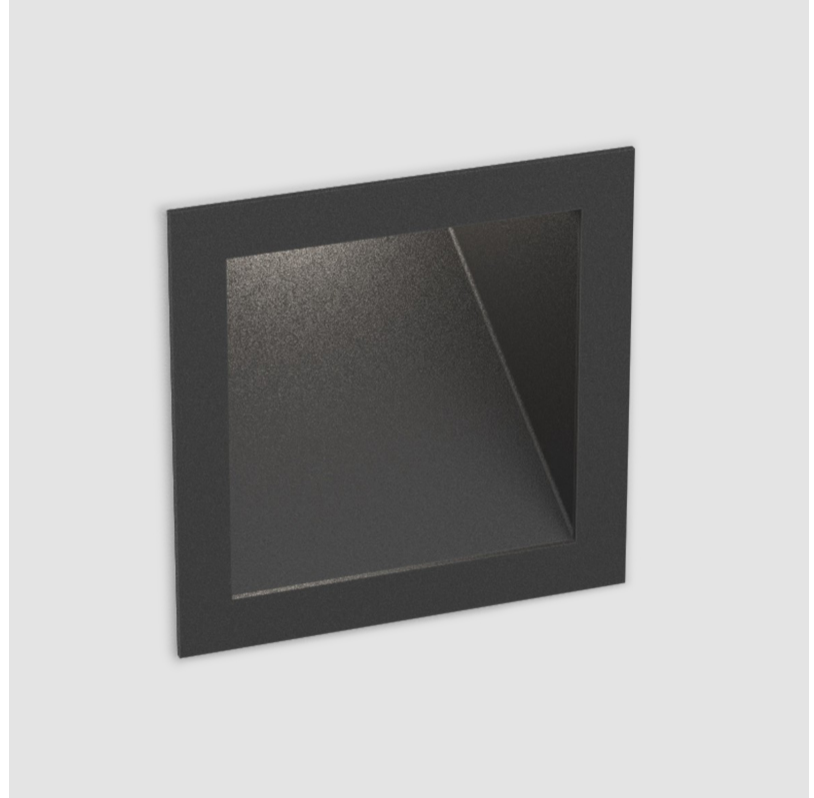

1. To build a product code in our configurator select the specify button on the base model # product page
2. To build a manual product code on this datasheet choose from the options listed below in blue font and add the suffix to the base model #

GENERAL

Series: Delight
Subseries: Delight Gooo!
Brand: Prolicht
Division: Architectural
Mounting Type: Recessed
Mounting Location: Wall
Subcategory: Step Light

PHYSICAL

Shape: Square
Length (mm): 90
Length (in): 3 ⁹/₁₆
Height (mm): 90
Depth (mm): 72
Height (in): 3 ⁹/₁₆
Depth (in): 2 ¹³/₁₆
Min. Recessing Depth (mm): 15
Min. Recessing Depth (in): 9/16
Light Distribution: Asymmetric
Weight (kg): 0.3
Weight (lbs): 0.66
Fixture Finish: SSR / BKV / CWI / CRY / HAB / UFT / ITA / RUA / FTG / MYG / LOD / PUS / FRO / FUP / KIA / POP / BLS / SPG / MEY / GOH / GUM / CHC / COM / ABZ / JAG / OBR / MOS / ROR
Fixture Material: Aluminum

ELECTRICAL

Lamp Type: LED (Zhaga Standard)
Input Wattage (W): 2.2
Total Output Wattage (W): 2
Dimming: Non-Dimming / Phase Dimming (120Vac only) / 0-10V Dimming
Driver Included: No
Driver Location: Remote
Driver Type: Constant Current - Universal
Driver Class: Class 2
Input Voltage (V): 120 - 277
Constant Current (MA): 700

LED

Number of LEDs: 1
Color Temperature (°K): 2700 / 3000 / 4000
Max. Delivered Lumen (lm): 50
CRI: >90 CRI
Lamp Life (hrs): 50000

OPTICAL

RATINGS AND CERTIFICATIONS

Certified By: Certified for North American Standards
IP rating: IP20