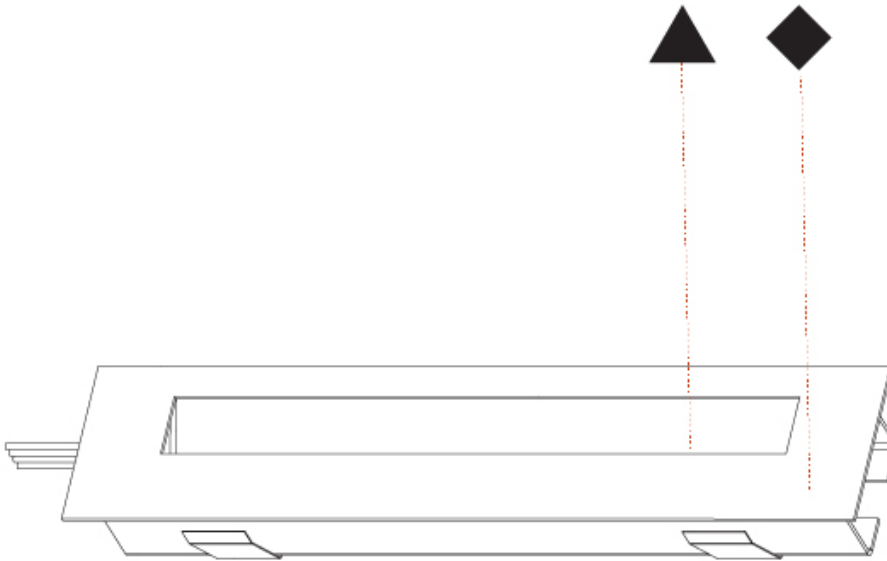

DELIGHT STRING STEP WIDE RECESSED

A35702-

PROJECT

TYPE

SPECIFIER

QUANTITY

DATE

A