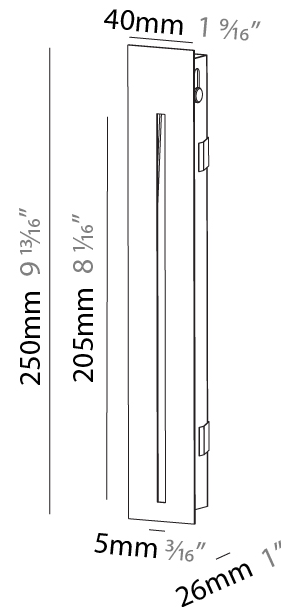

GENERAL

Series: Delight
Subseries: Delight String
Brand: Prolicht
Division: Architectural
Mounting Type: Recessed
Mounting Location: Wall
Subcategory: Step Light

PHYSICAL

Shape: Rectangle
Width (mm): 40
Width (in): 1 9/16
Height (mm): 250
Depth (mm): 26
Height (in): 9 13/16
Depth (in): 1
Ceiling Thickness (mm): 10 / 12 / 15
Ceiling Thickness (in): 3/8 or 1/2 or 9/16
Min. Recessing Depth (mm): 30
Min. Recessing Depth (in): 1 3/16
Light Distribution: Asymmetric
Weight (kg): .83
Weight (lbs): 1.8
Fixture Finish: SSR / BKV / CWI / CRY / HAB / UFT / ITA / RUA / FTG / MYG / LOD / PUS / FRO / FUP / KIA / POP / BLS / SPG / MEY / GOH / GUM / CHC / COM / ABZ / JAG / OBR / MOS / ROR
Fixture Material: Aluminum
Cut-out Measurements: 240mm / 9 7/16" x 34mm / 1 5/16"

ELECTRICAL

Lamp Type: LED (Zhaga Standard)
Input Wattage (W): 2.2
Total Output Wattage (W): 2
Dimming: Non-Dimming / Phase Dimming (120Vac only) / 0-10V Dimming
Driver Included: No
Driver Location: Remote
Driver Type: Constant Current - 120 / 277Vac
Driver Class: Class 2
Input Voltage (V): 120 - 277
Constant Current (MA): 700

LED

Number of LEDs: 1
Color Temperature (°K): 2700 / 3000 / 3500 / 4000
Max. Delivered Lumen (lm): 30
CRI: >90 CRI
Lamp Life (hrs): 50000

OPTICAL

RATINGS AND CERTIFICATIONS

Certified By: Certified for North American Standards
IP rating: IP20