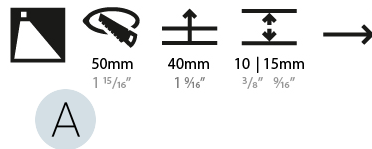

1. To build a product code in our configurator select the specify button on the base model # product page
2. To build a manual product code on this datasheet choose from the options listed below in blue font and add the suffix to the base model #

GENERAL

Series: Delight
Subseries: Delight Lollipop Round
Brand: Prolicht
Division: Architectural
Mounting Type: Recessed
Mounting Location: Wall
Subcategory: Step Light

PHYSICAL

Shape: Round
Diameter (mm): 55
Diameter (in): 2 ³/₁₆
Depth (mm): 35
Depth (in): 1 ³/₈
Ceiling Thickness (mm): 10 / 15
Min. Recessing Depth (mm): 40
Min. Recessing Depth (in): 1 ⁹/₁₆
Light Distribution: Asymmetric
Weight (kg): 0.11
Weight (lbs): 0.25
Fixture Finish: SSR / BKV / CWI / CRY / HAB / UFT / ITA / RUA / FTG / MYG / LOD / PUS / FRO / FUP / KIA / POP / BLS / SPG / MEY / GOH / GUM / CHC / COM / ABZ / JAG / OBR / MOS / ROR
Fixture Material: Aluminum
Cut-out Measurements: Ø50mm / 1 15/16"

ELECTRICAL

Lamp Type: LED (Zhaga Standard)
Input Wattage (W): 2.2
Total Output Wattage (W): 2
Dimming: 0-10V Dimming / Phase Dimming (120Vac Only)
Driver Included: No
Driver Location: Remote
Driver Type: Constant Current - 120 / 277Vac
Input Voltage (V): 120 - 277
Constant Current (MA): 700

LED

Number of LEDs: 1
Color Temperature (°K): 2700 / 3000 / 4000
Max. Delivered Lumen (lm): 80 / 80 / 90
CRI: >90 CRI
Lamp Life (hrs): 50000

OPTICAL

RATINGS AND CERTIFICATIONS

Certified By: Certified for North American Standards
IP rating: IP20