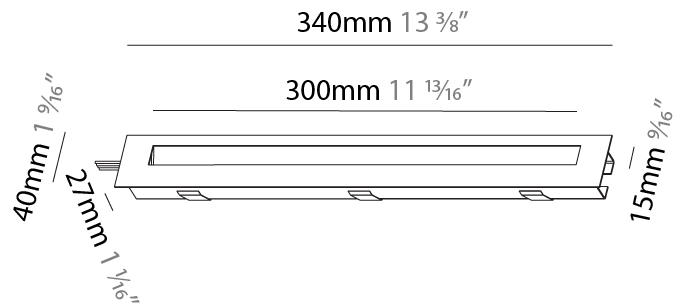

GENERAL

Series: Delight
Subseries: Delight String Step Wide
Brand: Prolicht
Division: Architectural
Mounting Type: Recessed
Mounting Location: Wall
Subcategory: Step Light

PHYSICAL

Shape: Rectangle
Length (mm): 340
Length (in): 13 3/8
Height (mm): 40
Depth (mm): 27
Height (in): 1 9/16
Depth (in): 1 1/16
Min. Recessing Depth (mm): 30
Min. Recessing Depth (in): 1 3/16
Light Distribution: Asymmetric
Weight (kg): 0.388
Weight (lbs): 0.854
Fixture Finish: SSR / BKV / CWI / CRY / HAB / UFT / ITA / RUA / FTG / MYG / LOD / PUS / FRO / FUP / KIA / POP / BLS / SPG / MEY / GOH / GUM / CHC / COM / ABZ / JAG / OBR / MOS / ROR
Fixture Material: Aluminum
Cut-out Measurements: 330mm / 13" x 34mm / 1 5/16"

ELECTRICAL

Lamp Type: LED (Zhaga Standard)
Input Wattage (W): 4
Total Output Wattage (W): 3.6
Dimming: 0-10V Dimming / Phase Dimming (120Vac Only)
Driver Included: No
Driver Location: Remote
Driver Type: Constant Voltage - 120 / 277Vac
Driver Class: Class 2
Input Voltage (V): 120 - 277
Output Voltage (V): 24

LED

Number of LEDs: 1
Color Temperature (°K): 3000 / 3500 / 5000
Max. Delivered Lumen (lm): 120
CRI: >80 CRI
Lamp Life (hrs): 50000

OPTICAL

RATINGS AND CERTIFICATIONS

Certified By: Certified for North American Standards
IP rating: IP20