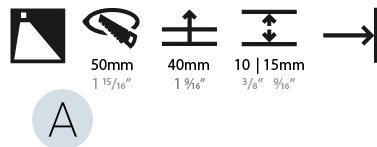

1. To build a product code in our configurator select the specify button on the base model # product page
2. To build a manual product code on this datasheet choose from the options listed below in blue font and add the suffix to the base model #

GENERAL

Series: Delight
Subseries: Delight Lollipop Square Wide
Brand: Prolicht
Division: Architectural
Mounting Type: Recessed
Mounting Location: Wall
Subcategory: Step Light

PHYSICAL

Shape: Square
Length (mm): 53
Length (in): 2 1/4
Height (mm): 53
Depth (mm): 35
Height (in): 2 1/4
Depth (in): 1 3/8
Min. Recessing Depth (mm): 40
Min. Recessing Depth (in): 1 9/16
Light Distribution: Asymmetric
Weight (kg): 0.11
Weight (lbs): 0.25
Fixture Finish: SSR / BKV / CWI / CRY / HAB / UFT / ITA / RUA / FTG / MYG / LOD / PUS / FRO / FUP / KIA / POP / BLS / SPG / MEY / GOH / GUM / CHC / COM / ABZ / JAG / OBR / MOS / ROR
Fixture Material: Aluminum

ELECTRICAL

Lamp Type: LED (Zhaga Standard)
Input Wattage (W): 2.2
Total Output Wattage (W): 2
Dimming: 0-10V Dimming / Phase Dimming (120Vac Only)
Driver Included: No
Driver Location: Remote
Driver Type: Constant Current - 120 / 277Vac
Input Voltage (V): 120 - 277
Constant Current (MA): 700

LED

Number of LEDs: 1
Color Temperature (°K): 2700 / 3000 / 4000
Max. Delivered Lumen (lm): 150 / 160 / 170
CRI: >90 CRI
Lamp Life (hrs): 50000

OPTICAL

RATINGS AND CERTIFICATIONS

Certified By: Certified for North American Standards
IP rating: IP20