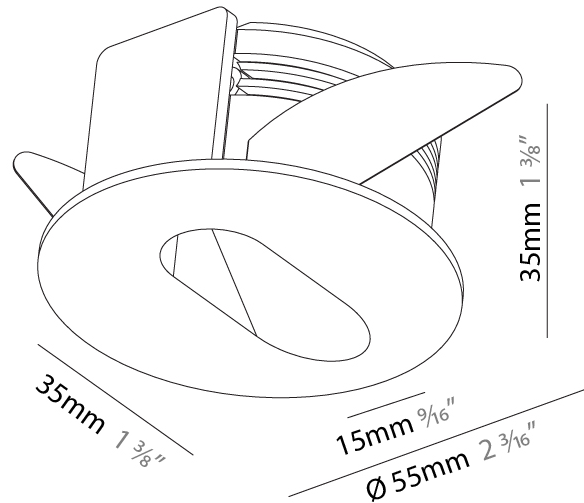

1. To build a product code in our configurator select the specify button on the base model # product page
2. To build a manual product code on this datasheet choose from the options listed below in blue font and add the suffix to the base model #

GENERAL

Series: Delight
Subseries: Delight Lollipop Round Wide
Brand: Prolicht
Division: Architectural
Mounting Type: Recessed
Mounting Location: Wall
Subcategory: Step Light

PHYSICAL

Shape: Round
Diameter (mm): 55
Diameter (in): 2 3/16
Depth (mm): 35
Depth (in): 1 3/8
Min. Recessing Depth (mm): 40
Min. Recessing Depth (in): 1 9/16
Light Distribution: Asymmetric
Weight (kg): 0.11
Weight (lbs): 0.25
Fixture Finish: SSR / BKV / CWI / CRY / HAB / UFT / ITA / RUA / FTG / MYG / LOD / PUS / FRO / FUP / KIA / POP / BLS / SPG / MEY / GOH / GUM / CHC / COM / ABZ / JAG / OBR / MOS / ROR
Fixture Material: Aluminum

ELECTRICAL

Lamp Type: LED (Zhaga Standard)
Input Wattage (W): 2.2
Total Output Wattage (W): 2
Dimming: 0-10V Dimming / Phase Dimming (120Vac Only)
Driver Included: No
Driver Location: Remote
Driver Type: Constant Current - 120 / 277Vac
Input Voltage (V): 120 - 277
Constant Current (MA): 700

LED

Number of LEDs: 1
Color Temperature (°K): 2700 / 3000 / 4000
Max. Delivered Lumen (lm): 150 / 160 / 170
CRI: >90 CRI
Lamp Life (hrs): 50000

OPTICAL

RATINGS AND CERTIFICATIONS

Certified By: Certified for North American Standards
IP rating: IP20