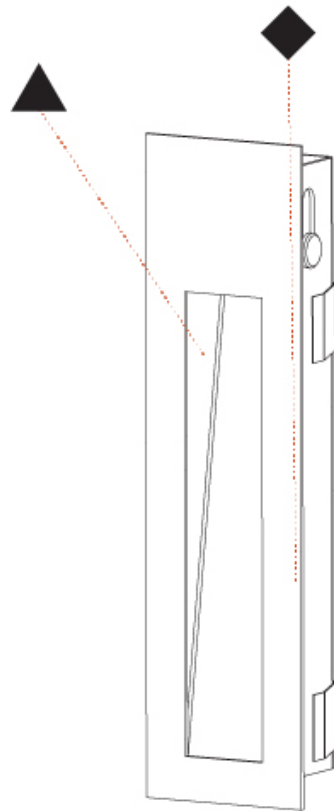

DELIGHT STRING WIDE RECESSED

A35698-

PROJECT	_____
TYPE	_____
SPECIFIER	_____
QUANTITY	_____
DATE	_____

A