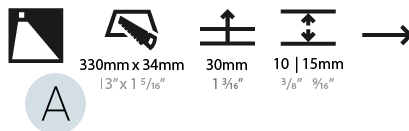

GENERAL

Series: Delight
Subseries: Delight String Step Wide
Brand: Prolicht
Division: Architectural
Mounting Type: Recessed
Mounting Location: Wall
Subcategory: Step Light

PHYSICAL

Shape: Rectangle
Length (mm): 340
Length (in): 13 3/8
Height (mm): 40
Depth (mm): 27
Height (in): 1 9/16
Depth (in): 1 1/16
Min. Recessing Depth (mm): 30
Min. Recessing Depth (in): 1 3/16
Light Distribution: Asymmetric
Weight (kg): 0.388
Weight (lbs): 0.854
Fixture Finish: SSR / BKV / CWI / CRY / HAB / UFT / ITA / RUA / FTG / MYG / LOD / PUS / FRO / FUP / KIA / POP / BLS / SPG / MEY / GOH / GUM / CHC / COM / ABZ / JAG / OBR / MOS / ROR
Fixture Material: Aluminum
Cut-out Measurements: 330mm / 13" x 34mm / 1 5/16"

ELECTRICAL

Lamp Type: LED (Zhaga Standard)
Input Wattage (W): 4
Total Output Wattage (W): 3.6
Dimming: 0-10V Dimming / Phase Dimming (120Vac Only)
Driver Included: No
Driver Location: Remote
Driver Type: Constant Voltage - 120 / 277Vac
Driver Class: Class 2
Input Voltage (V): 120 - 277
Output Voltage (V): 24

LED

Number of LEDs: 1
Color Temperature (°K): 3000 / 3500 / 5000
Max. Delivered Lumen (lm): 120
CRI: >80 CRI
Lamp Life (hrs): 50000

OPTICAL

RATINGS AND CERTIFICATIONS

Certified By: Certified for North American Standards
IP rating: IP20